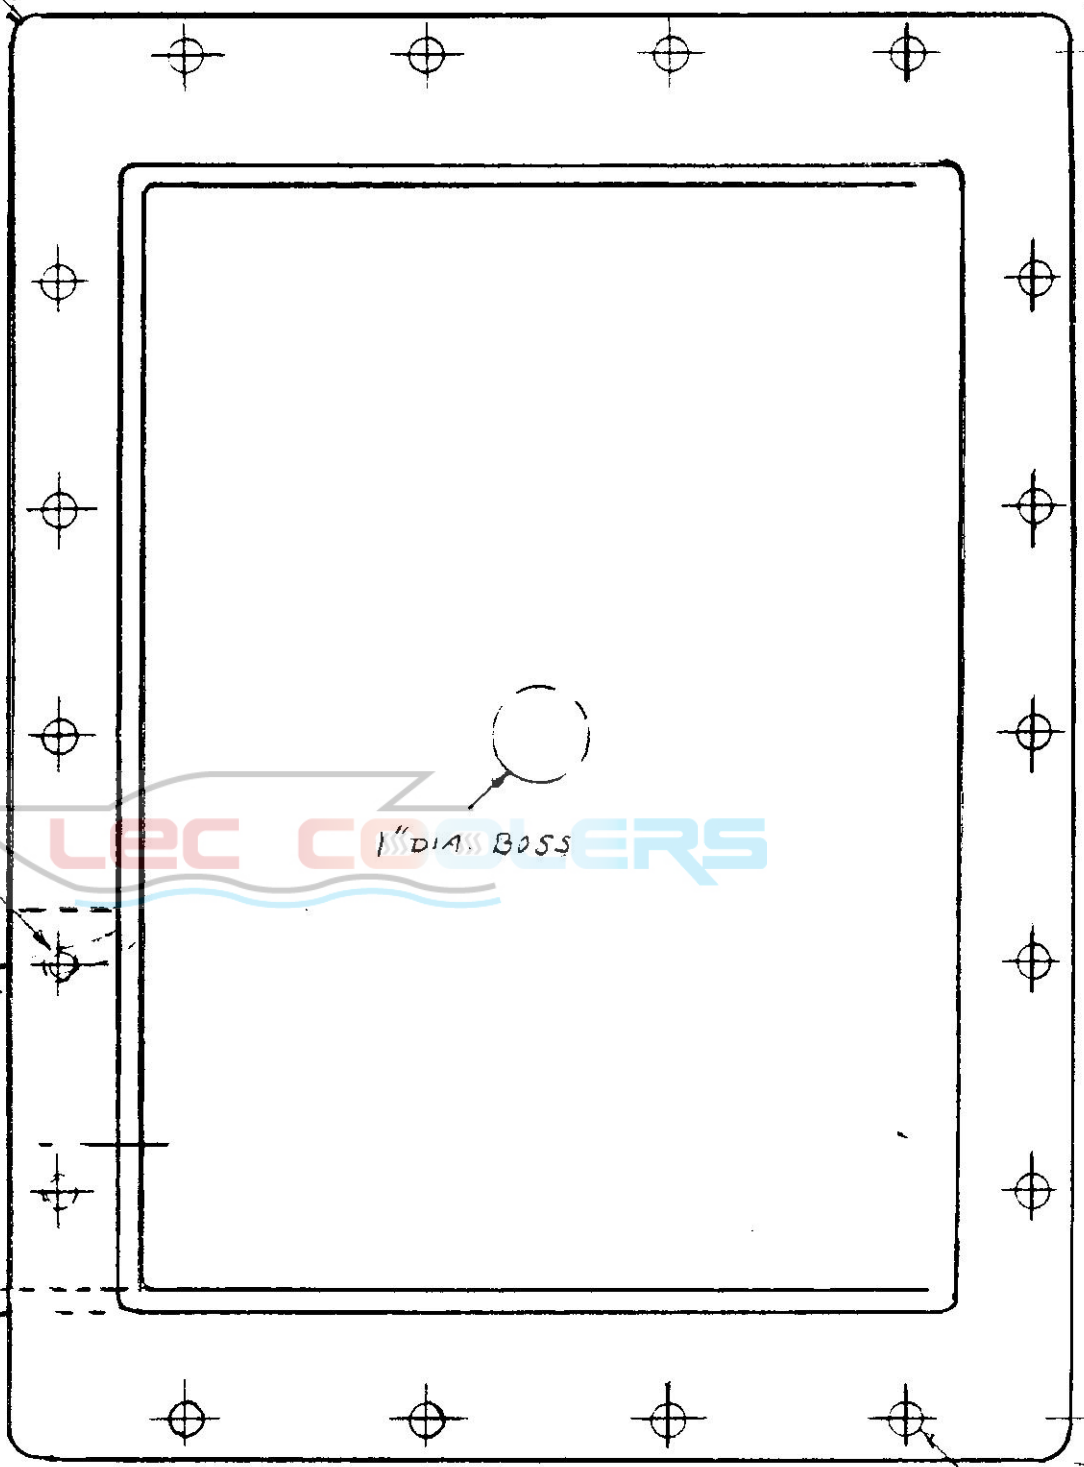

3 HOLE  
ICES

MAINTAIN 3 1/2" O.D.  
(THIS  
ANGLE (15°))

15°

3/32 R.

HOSE BIB - MAY BE  
OMITTED @ PARTING LINE

15.125

inlet air cover