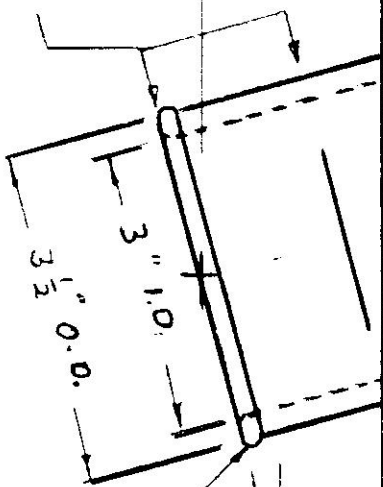

3 HOLE  
ICES

MAINTAIN 3 1/2" O.D.  
(THIS  
ANGLE (15°))

15°

3/32 R.

HOSE BIB - MAY BE  
OMITTED @ PARTING LINE

15.125

inlet air cover