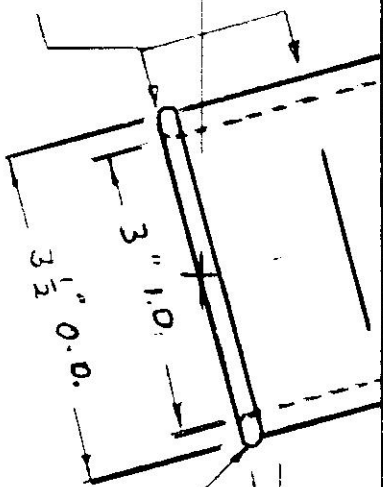

3 HOLE
ICES

MAINTAIN 3 1/2" O.D.
(THIS
ANGLE (15°))

15°

3/32 R.

HOSE BIB - MAY BE
OMITTED @ PARTING LINE

15, 125

inlet air cover