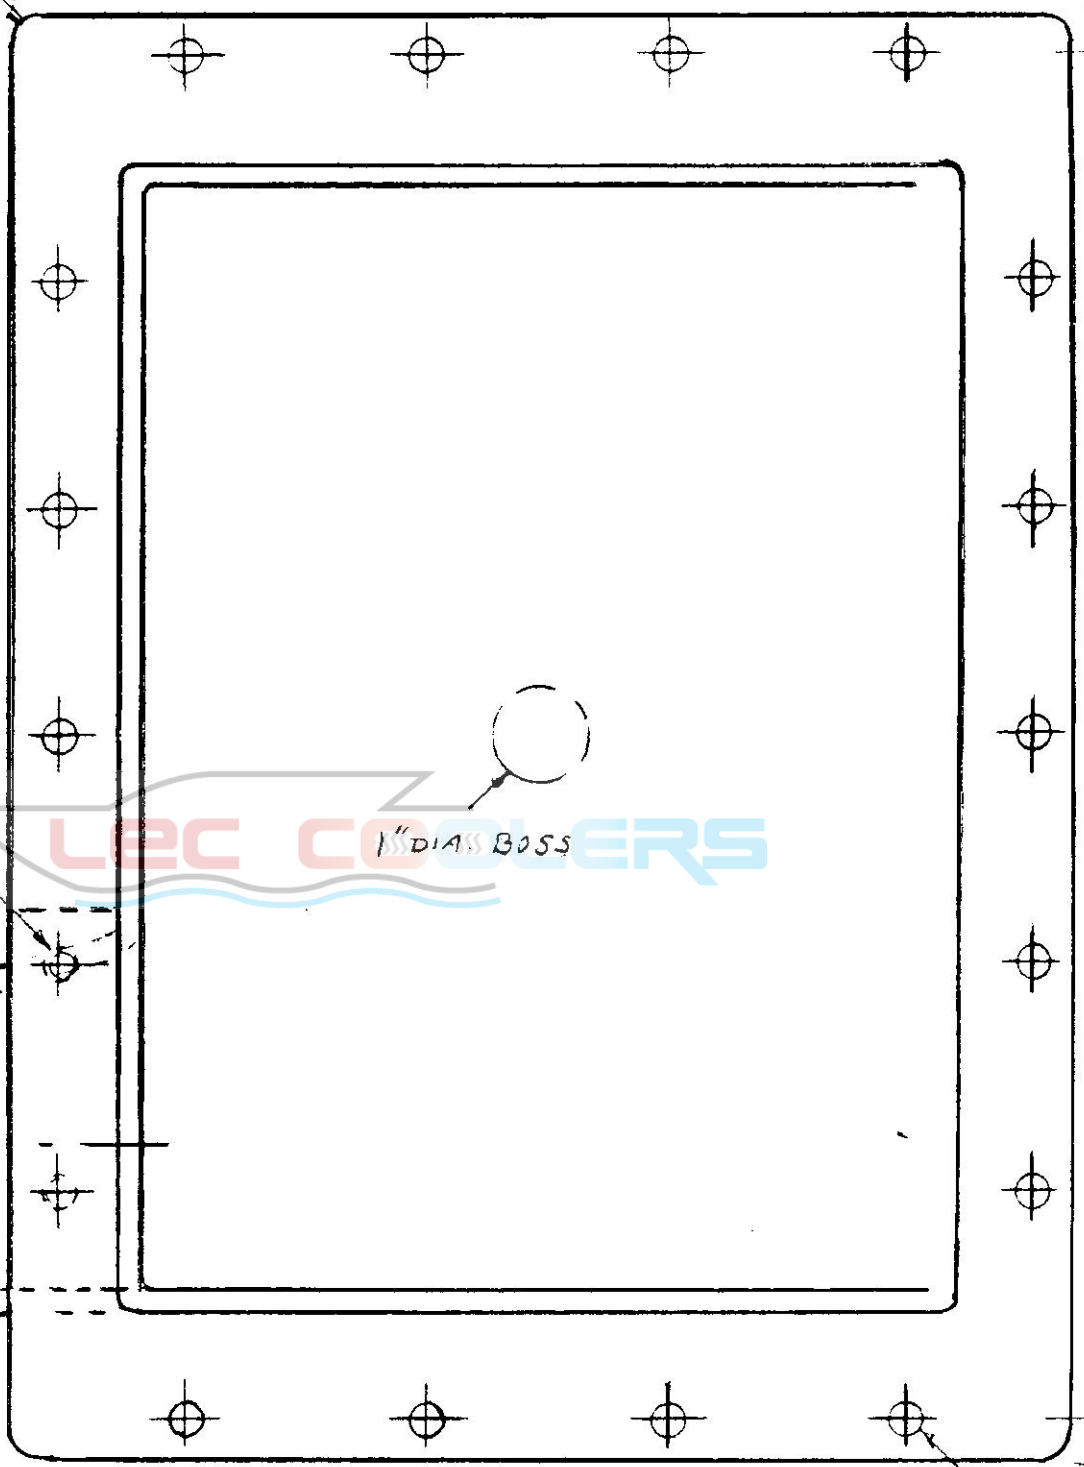

3 HOLE
ICES

MAINTAIN 3 1/2" O.D.
(THIS
ANGLE (15°))

15°

3/32 R.

HOSE BIB - MAY BE
OMITTED @ PARTING LINE

15, 125

inlet air cover